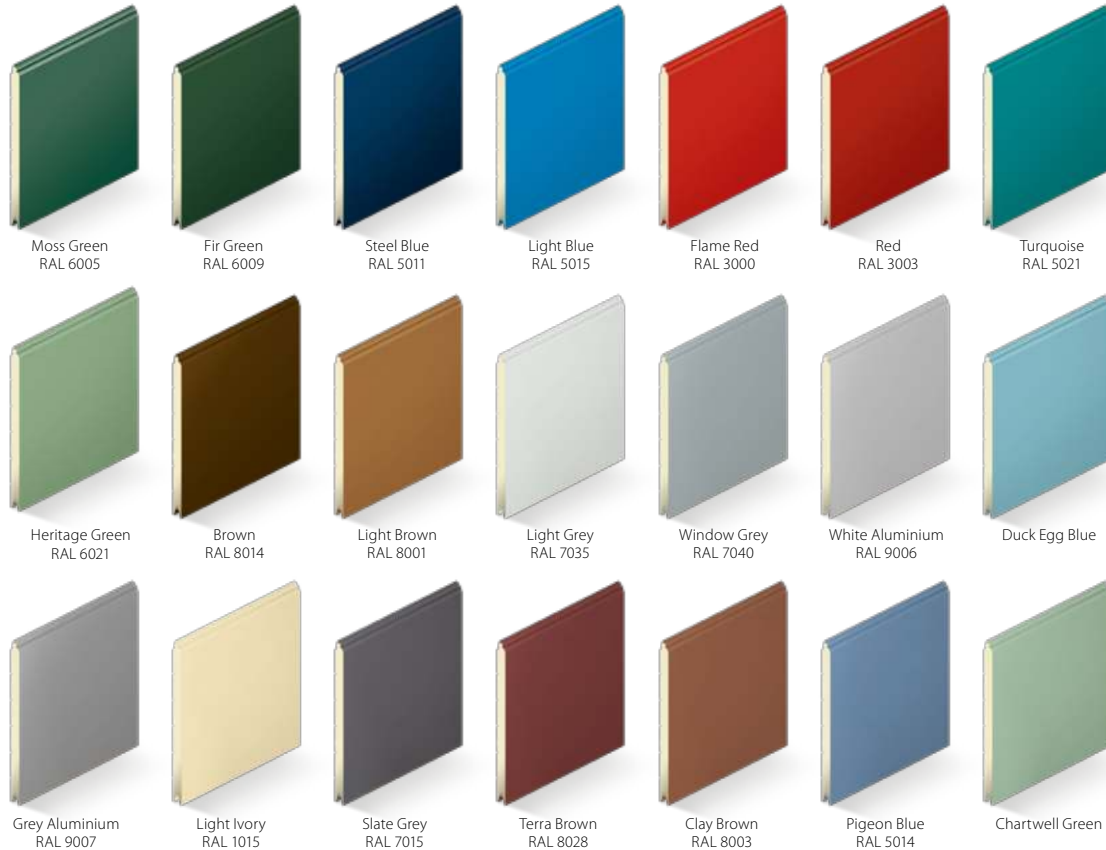

Georgian Cassette

Centre Ribbed

Ribbed

Un-Ribbed
(Smooth only)

NEW
Vertical Rib

2 Finish

Next, choose your finish.

Whether you go for smooth or embossed, you'll love the finished look.

Classic Colours

Metallic Colours

Painted panels not available on Georgian Cassette in smooth

Standard Colours - Free of charge

Foiled Woodgrains

Available in Centre Rib and Un-Ribbed

*Colour availability varies depending on the type of panel and finish