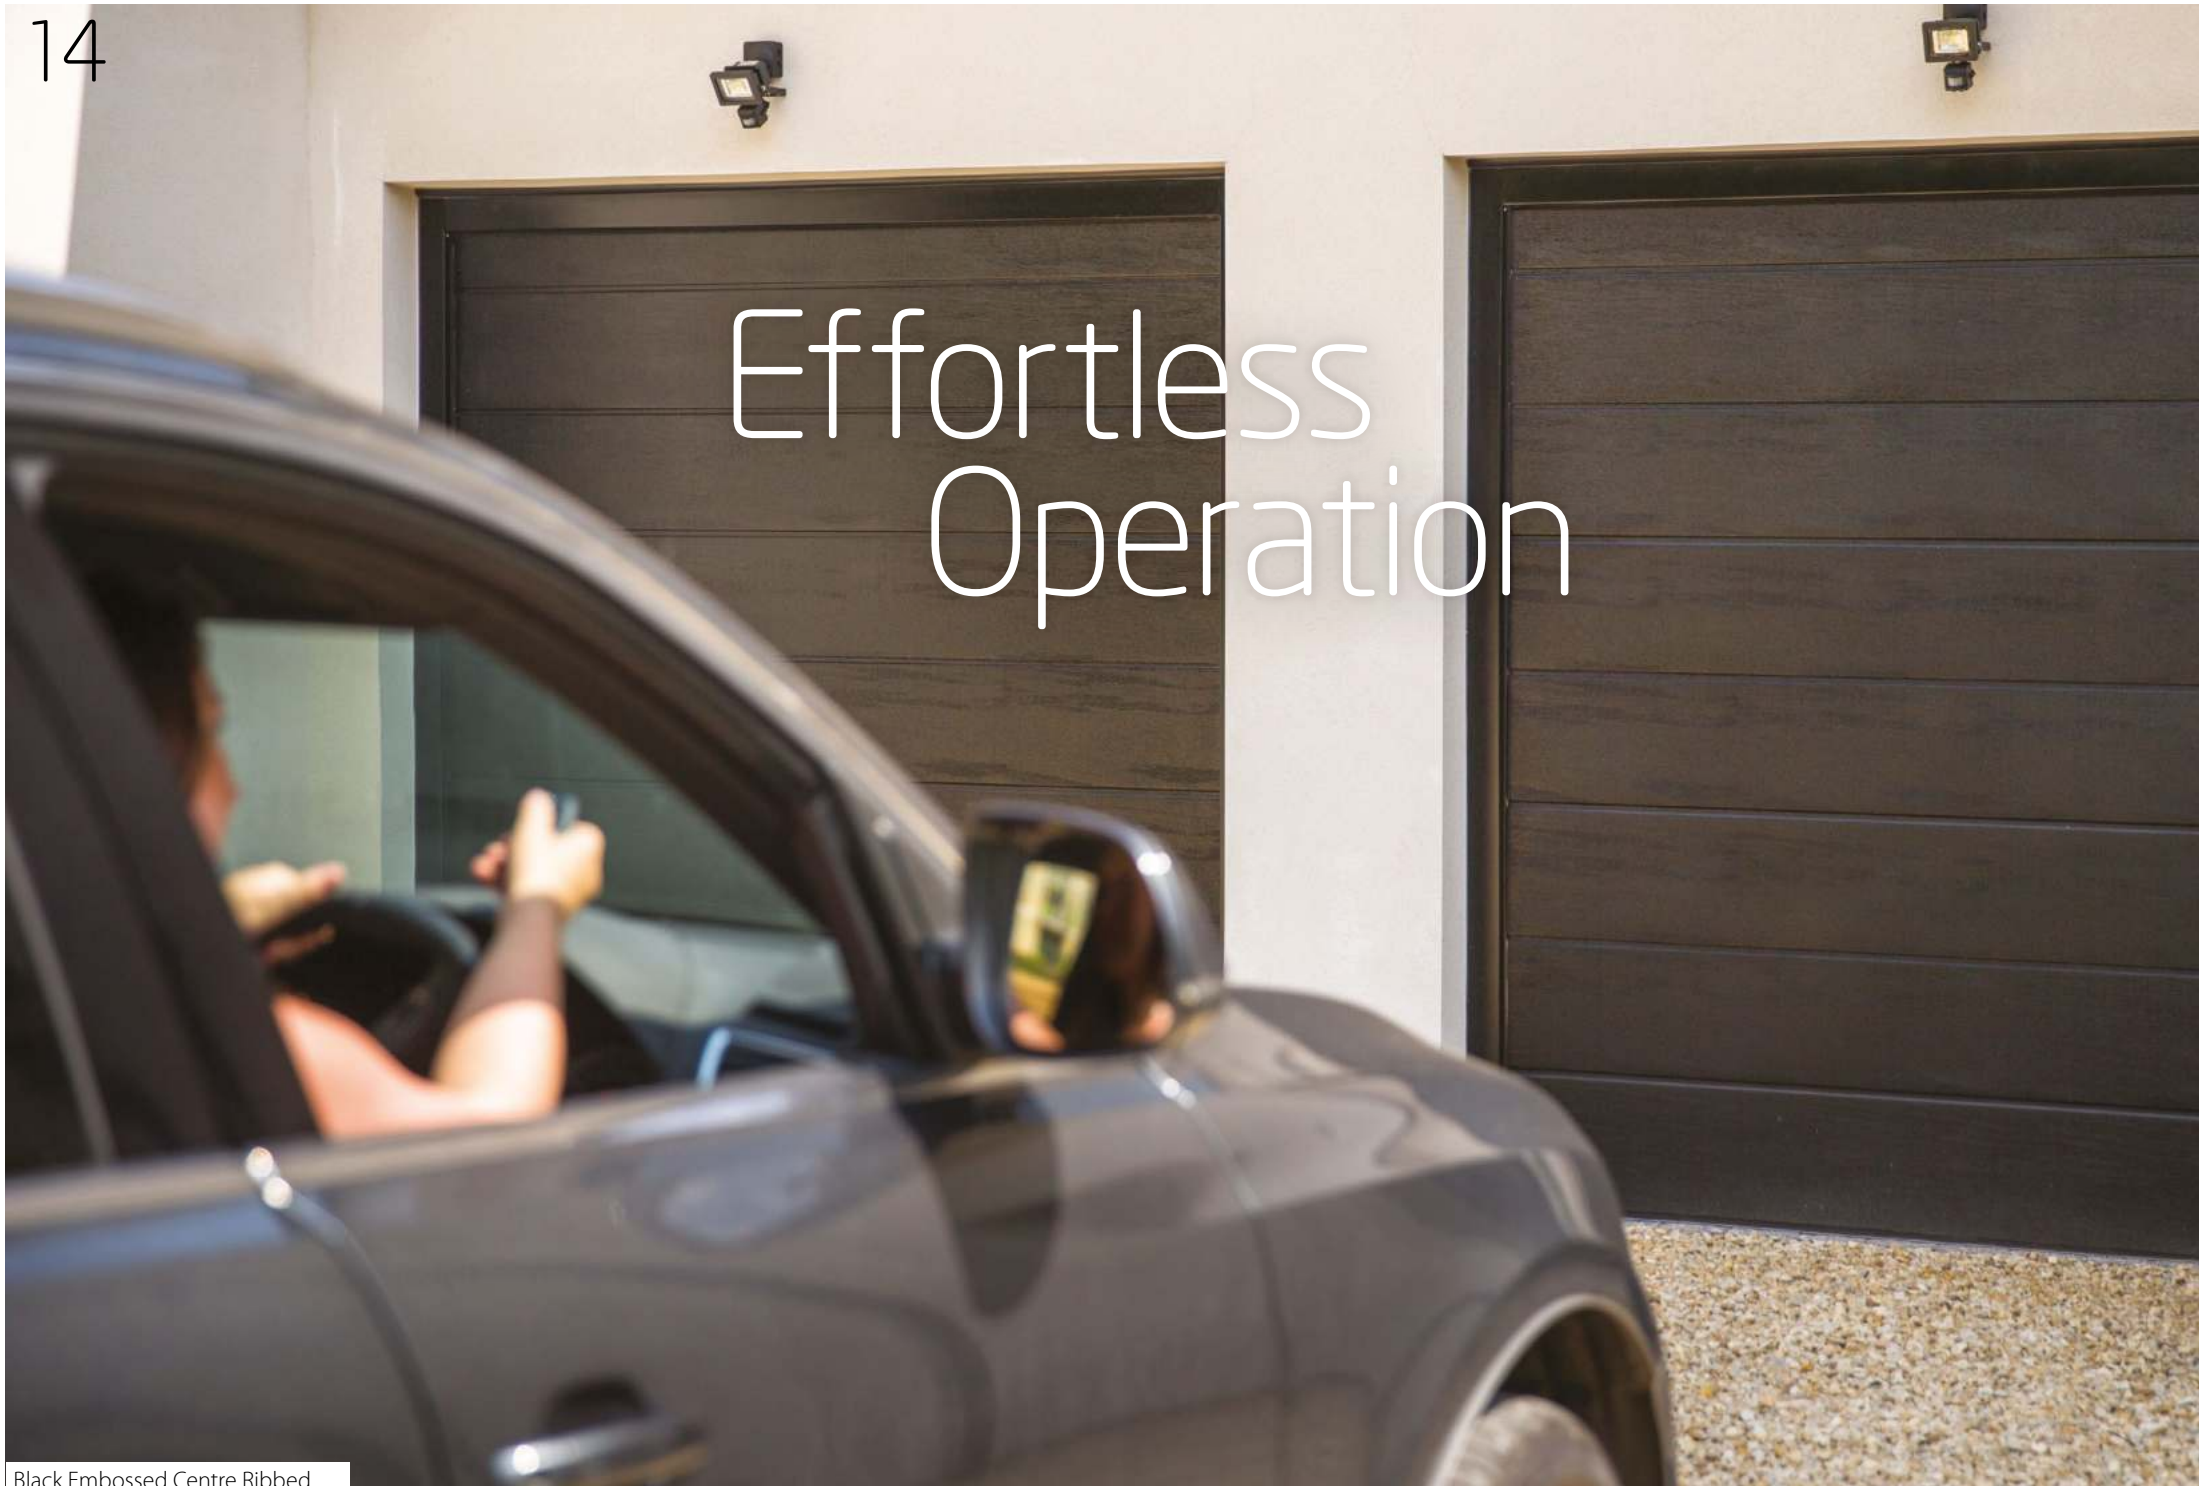

Effortless Operation