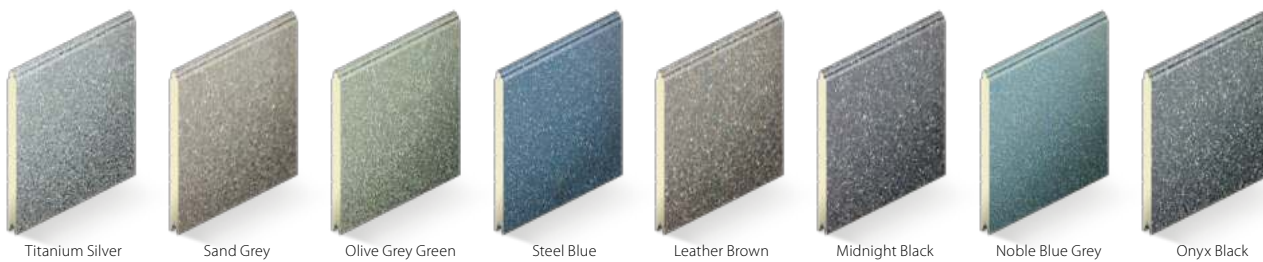

Georgian Cassette

Centre Ribbed

Ribbed

Un-Ribbed
(Smooth only)

NEW
Vertical Rib

2 Finish

Next, choose your finish.

Whether you go for smooth or embossed, you'll love the finished look.

Smooth

Embossed

This is where you can truly create your ideal garage door. Available in any RAL colour or BS colour, SeceuroGlide Sectionals provide the opportunity to match your door to your windows, front door or even your car! Here are some of our most popular finishes, including our metallic colours.

Classic Colours

Metallic Colours

Painted panels not available on Georgian Cassette in smooth

Standard Colours - Free of charge

Foiled Woodgrains

Available in Centre Rib and Un-Ribbed

*Colour availability varies depending on the type of panel and finish